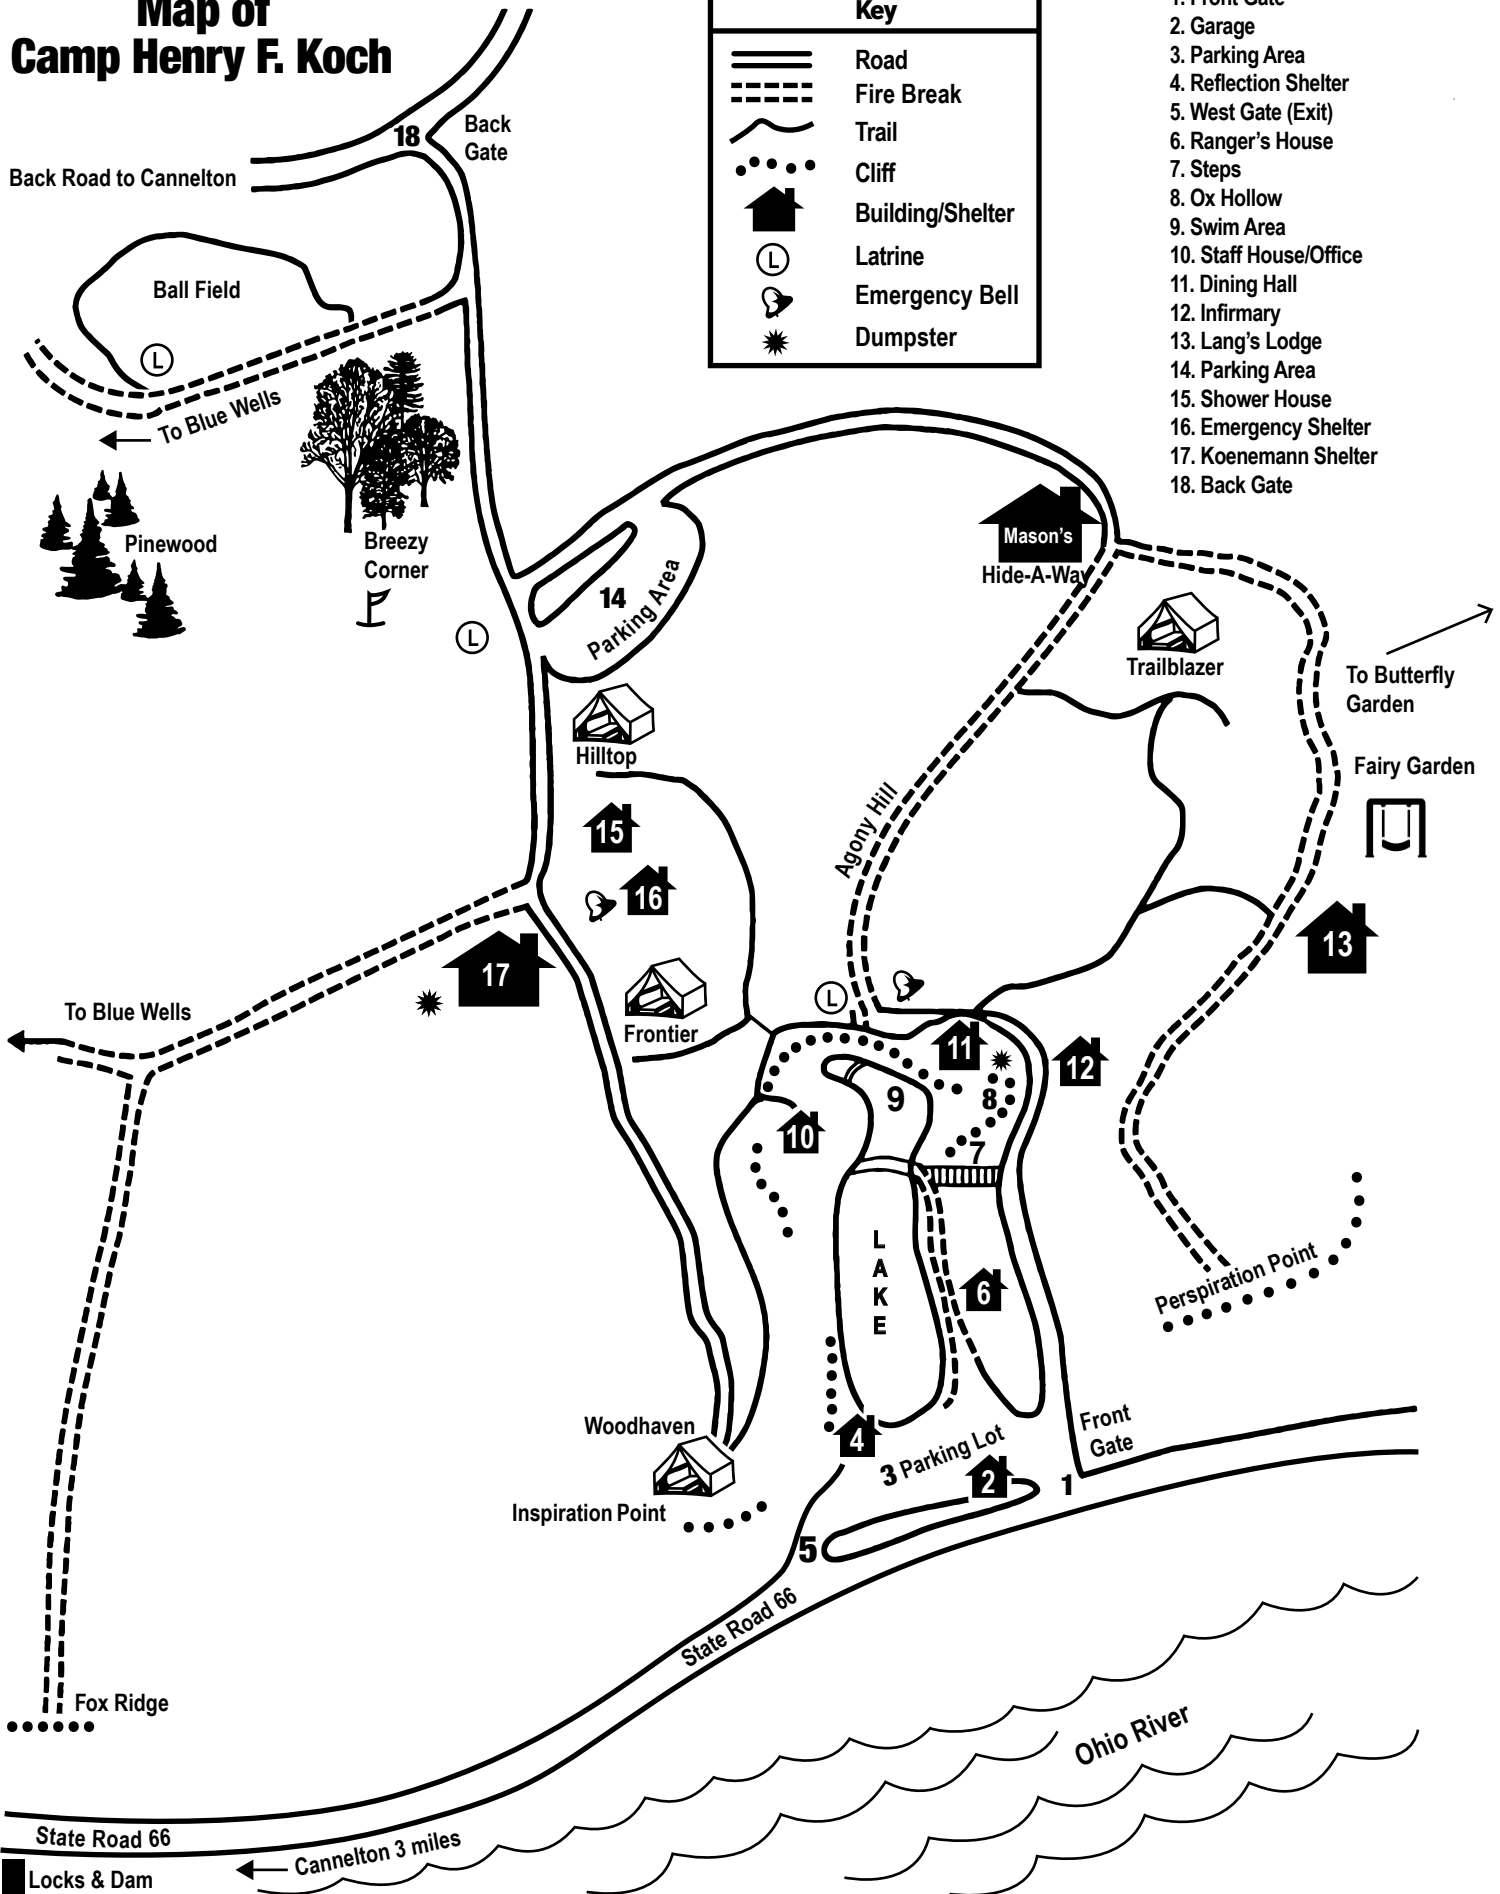

# Map of Camp Henry F. Koch

Key	
	Road
	Fire Break
	Trail
	Cliff
	Building/Shelter
	Latrine
	Emergency Bell
	Dumpster

1. Front Gate
2. Garage
3. Parking Area
4. Reflection Shelter
5. West Gate (Exit)
6. Ranger's House
7. Steps
8. Ox Hollow
9. Swim Area
10. Staff House/Office
11. Dining Hall
12. Infirmary
13. Lang's Lodge
14. Parking Area
15. Shower House
16. Emergency Shelter
17. Koenemann Shelter
18. Back Gate

State Road 66  
 Locks & Dam  
 Cannelton 3 miles